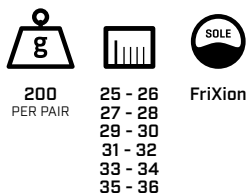

## GRIPIT

**ZERO-PRES™**  
construction

- ART. 15K 702600 (SIZES 27-35)  
SULPHUR / BLUE
- ART. 15L 702600 (SIZES 36-40)  
SULPHUR / BLUE
- ART. 15K 500500 (SIZES 27-35)  
PURPLE
- ART. 15L 500500 (SIZES 36-40)  
PURPLE
- ✔ ART. 15K 900304 (SIZES 27-35)  
CARBON / FLAME
- ✔ ART. 15L 900304 (SIZES 36-40)  
CARBON / FLAME