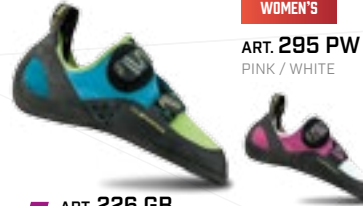

## MEGA ICE EVO

Sizes: 37 - 47 (+1/2)

ALL  
ROUND

ART. 800  
YELLOW / BLACK  
**KATANA LACES**  
Sizes: 34 - 46 (+1/2)

ART. 226  
YELLOW / BLACK

ART. 226 GB  
GREEN / BLUE  
**KATANA**  
Sizes M: 34 - 46 (+1/2)  
Sizes W: 33 - 42 (+1/2)

WOMEN'S

ART. 295 PW  
PINK / WHITE

ART. 976  
ORANGE  
**COBRA**  
Sizes: 33 - 45 (+1/2)

ART. 10V SB  
SULPHUR / BLUE

ART. 10V BO  
BROWN / ORANGE  
**FINALE**  
Sizes M: 34 - 48 (+1/2)

WOMEN'S

ART. 10W GC  
GREY / CORAL